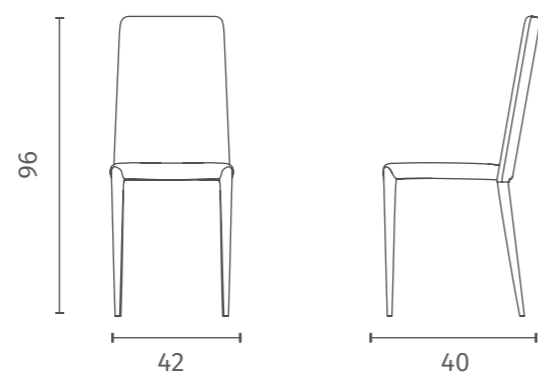

sedia / chair
CLEO

OM/124/G
GAMBE / legs
Metallo rivestito in soft-touch Grigio /
Metal covered in Grey soft-touch
SEDUTA / seat
Soft-touch Grigio /
Grey soft-touch