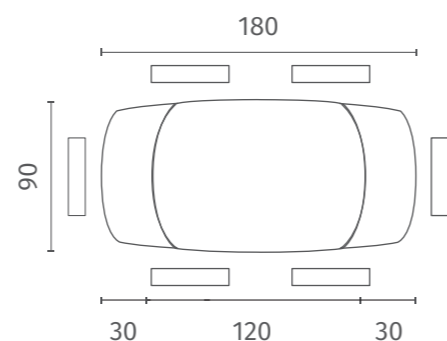

Tavolo allungabile con top in vetro. Gambe in metallo verniciato. Allunghe interne.

Extendable table with glass top. Painted metal legs. Self-storing leaves.

OM/208/T

Piana in vetro Tortora e struttura in metallo verniciato colore Tortora opaco
Dove Grey glass top with matt Dove Grey painted metal structure

rif. colore/ref. colour: VET003
L. 120-180 P. 90 H. 76

OM/208/B

Piana in vetro Extrawhite e struttura in metallo verniciato colore Bianco opaco
Extrawithe glass top with matt White painted metal structure

rif. colore/ref. colour: VET001
L. 120-180 P. 90 H. 76

OM/208/G

Piana in vetro Grigio e struttura in metallo verniciato colore Grigio opaco
Grey glass top with matt Grey painted metal structure

rif. colore/ref. colour: VET002
L. 120-180 P. 90 H. 76

tavolo / table
KYOTO 120

OM/208/B

STRUTTURA / structure
metallo colore Bianco /
White painted metal

PIANA / top
vetro colore Extrawhite /
Extrawhite painted glass