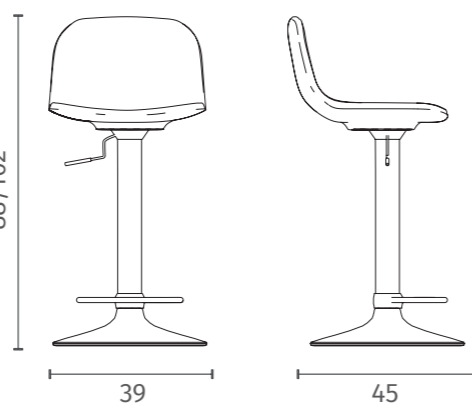

88/102

39

45

sgabello / stool
TEO