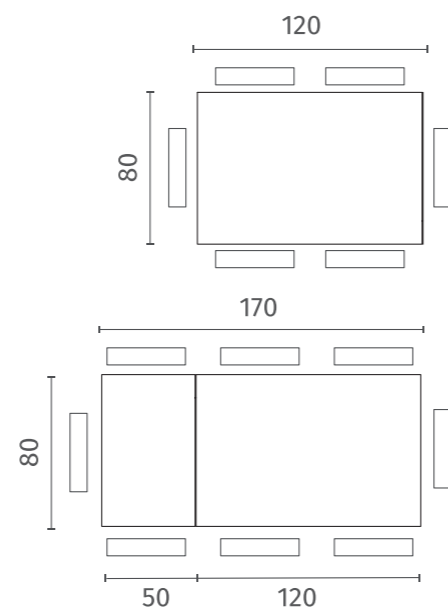

OM/486/TO

STRUTTURA / *structure*
metallo colore Tortora /
Dove Grey painted metal

PIANA / *top*
vetro colore Tortora /
Dove Grey painted glass