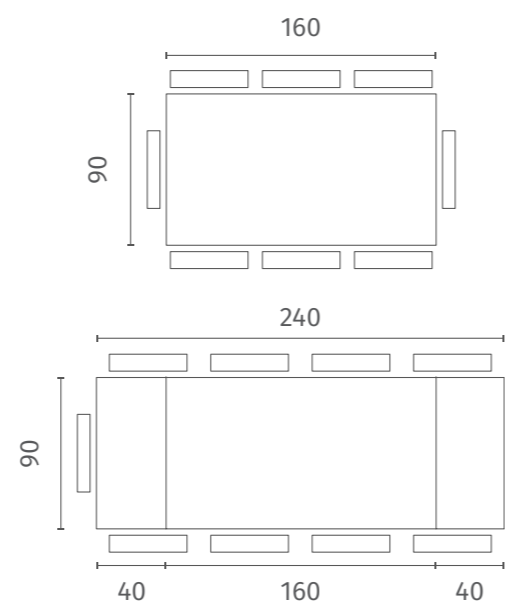

Tavolo allungabile con top in ceramica su vetro.
Gambe in metallo verniciato. Allunghe interne.

OM/463/CB
Piana in marmo calacatta Borghini opaco e struttura
in metallo colore Antracite opaco
*Matt Calacatta Borghini marble top with matt Charcoal Grey
painted metal structure*

rif. colore/ref. colour: CVT001
L. 160-240 P. 90 H. 76

OM/463/MG
Piana in marmo Grigio lucido e struttura
in metallo colore Antracite opaco
*Gloss Grey marble top with matt Charcoal Grey
painted metal structure*

rif. colore/ref. colour: CVT005
L. 160-240 P. 90 H. 76

OM/464/CB
Piana in marmo Calacatta Borghini opaco e struttura
in metallo colore Bronzo opaco
*Matt Calacatta Borghini marble top with matt Bronzee
painted metal structure*

rif. colore/ref. colour: CVT001
L. 160-240 P. 90 H. 76

Extendable table with ceramic/glass top.
Painted metal legs. Self-storing leaves.

OM/463/MB
Piana in marmo Calacatta lucido e struttura
in metallo colore Bianco opaco
*Gloss Calacatta marble top with matt White painted
metal structure*

rif. colore/ref. colour: CVT004
L. 160-240 P. 90 H. 76

OM/463/PO
Piana in marmo Nero Portoro opaco e struttura
in metallo colore Nero opaco
*Matt Portoro Black marble top with Matt Black painted
metal structure*

rif. colore/ref. colour: CVT002
L. 160-240 P. 90 H. 76

tavolo / table
CROSS

OM/464/CB

STRUTTURA / structure
metallo colore Bronzo /
Bronze painted metal

PIANA / top
marmo Calacatta Borghini /
Calacatta Borghini marble