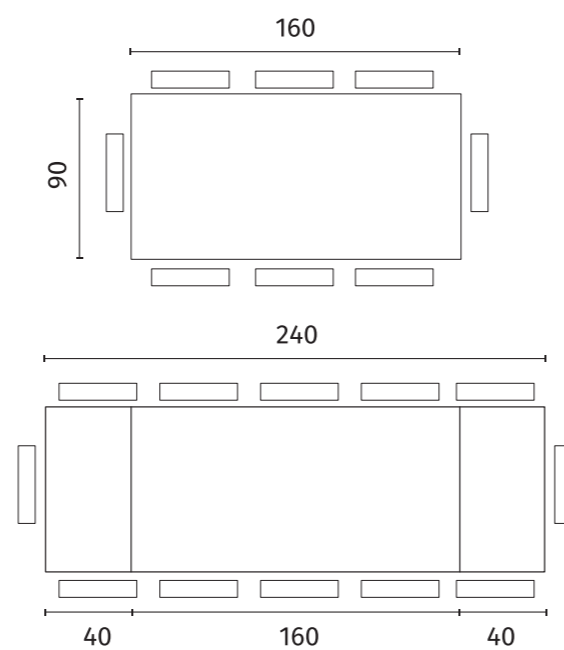

Tavolo allungabile con top in ceramica.
Gambe in metallo verniciato. Allunghe interne.

Extendable table with ceramic top.
Painted metal legs. Self-storing leaves

OM/435/MN
Piana in marmo Nero opaco e struttura in metallo colore Nero opaco
Matt Black marble top with matt Black painted metal structure

rif. colore/ref. colour: CER001
L. 160-240 P. 90 H. 76

OM/435/MG
Piana in marmo Grigio opaco e struttura in metallo colore Nero opaco
Matt Grey marble top with matt Black painted metal structure

rif. colore/ref. colour: CER002
L. 160-240 P. 90 H. 76

tavolo / table
MATCH 1

OM/435/MG

STRUTTURA / structure
metallo colore Nero /
Black painted metal

PIANA / top
marmo Grigio /
Grey marble