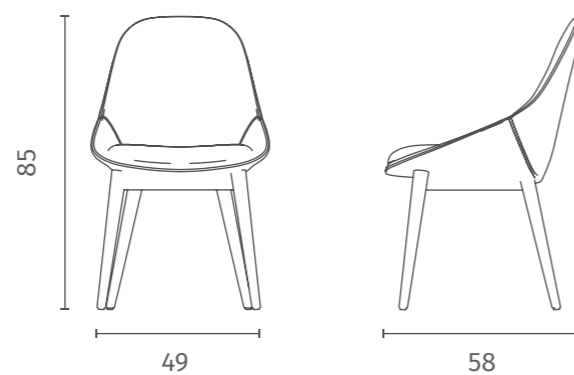

Sedia rivestita in tessuto.
Gambe in massello di Noce.

OM/439/GC
Seduta in tessuto Grigio Chiaro e gambe in massello di Noce
Light Grey seat with solid Walnut wood legs

rif. colore/ref. colour: TES001
L. 49 P. 58 H. 85

Chair upholstered in fabric.
Solid Walnut wood legs.

OM/439/MC
Seduta in tessuto Marrone Chiaro e gambe in massello di Noce
Light Brown seat with solid Walnut wood legs

rif. colore/ref. colour: TES002
L. 49 P. 58 H. 85

OM/439/RU
Seduta in tessuto Ruggine e gambe in massello di Noce
Rust seat with solid Walnut wood legs

rif. colore/ref. colour: TES003
L. 49 P. 58 H. 85

OM/439/VE
Seduta in tessuto Verde e gambe in massello di Noce
Green seat with solid Walnut wood legs

rif. colore/ref. colour: TES004
L. 49 P. 58 H. 85

sedia / chair
ASTRID

OM/439/VE

GAMBE / legs
Massello di Noce /
Solid Walnut wood

SEDUTA / seat
Tessuto Verde /
Green fabric