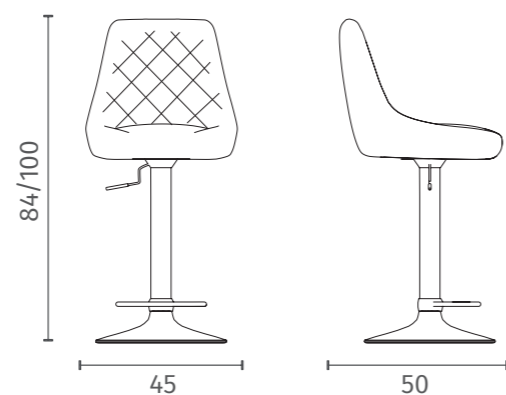

84/100

45

50

*Soft-touch upholstered stool.
Painted metal legs with GAS lift.*

sgabello / stool
MAX