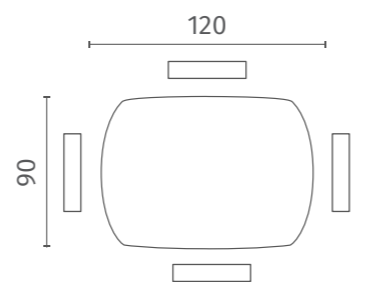

Tavolo allungabile con top in ceramica.
Gambe in metallo verniciato. Allunghe interne.

Extendable table with ceramic top.
Painted metal legs. Self-storing leaves

OM/323/MB
Piana in marmo Bianco Calacatta opaco e struttura in metallo colore Bianco opaco
Calacatta matt White marble top with matt White painted metal structure

rif. colore/ref. colour: CER004
L. 120-180 P. 90 H. 75

OM/323/PO
Piano in marmo Nero Portoro opaco e struttura in metallo colore Nero opaco
Matt Black Portoro marble top with matt Black painted metal structure

rif. colore/ref. colour: CER006
L. 120-180 P. 90 H. 75

OM/323/GS
Piano in cemento Grigio Scuro opaco e struttura in metallo colore Nero opaco
Matt Dark Grey concrete top with matt Black painted metal structure

rif. colore/ref. colour: CER007
L. 120-180 P. 90 H. 75

tavolo / table
KYOTO 120

OM/323/GS

STRUTTURA / structure
metallo colore Nero /
Black painted metal

PIANA / top
cemento Grigio Scuro /
Dark Grey concrete