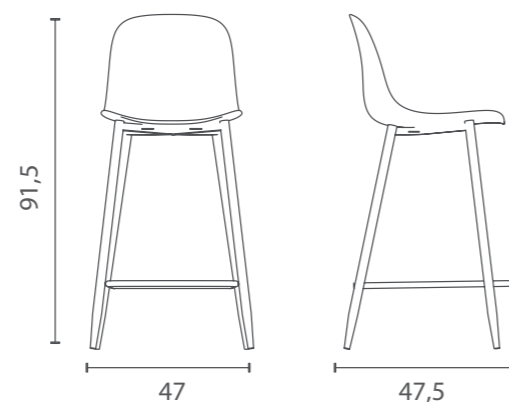

OM/455/GI

GAMBE / legs
Metallo Giallo /
Yellow metal

SEDUTA / seat
Polipropilene Giallo /
Yellow polypropylene