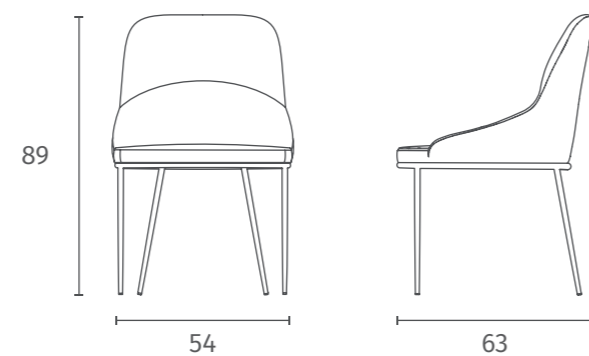

OM/471/BE

GAMBE / legs
Metallo Bronzo /
Bronze metal

SEDUTA / seat
Tessuto easy-clean Beige /
Beige easy-clean fabric