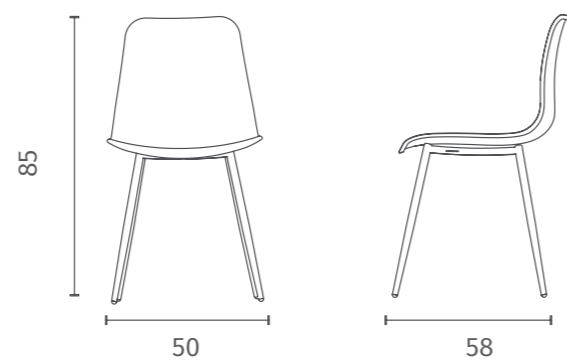

Sedia in polipropilene.
Gambe metallo verniciato.

OM/478/BE
Seduta in polipropilene Beige e gambe metallo Beige
Beige polypropylene seat with Beige metal legs

rif. colore/*ref. colour*: PPL010
L. 50 P. 58 H. 85

OM/478/BI
Seduta in polipropilene Bianco e gambe metallo Bianco
White polypropylene seat with White metal legs

rif. colore/*ref. colour*: PPL001
L. 50 P. 58 H. 85

Polypropylene chair.
Painted metal legs.

OM/478/NE
Seduta in polipropilene Nero e gambe metallo Nero
Black polypropylene seat with Black metal legs

rif. colore/*ref. colour*: PPL007
L. 50 P. 58 H. 85

OM/478/SE
Seduta in polipropilene Senape e gambe metallo Senape
Mustard polypropylene seat with Mustard metal legs

rif. colore/*ref. colour*: PPL004
L. 50 P. 58 H. 85

sedia / chair
COVER

OM/478/BE

GAMBE / *legs*
Metallo Beige /
Beige metal

SEDUTA / *seat*
Polipropilene Beige /
Beige polypropylene