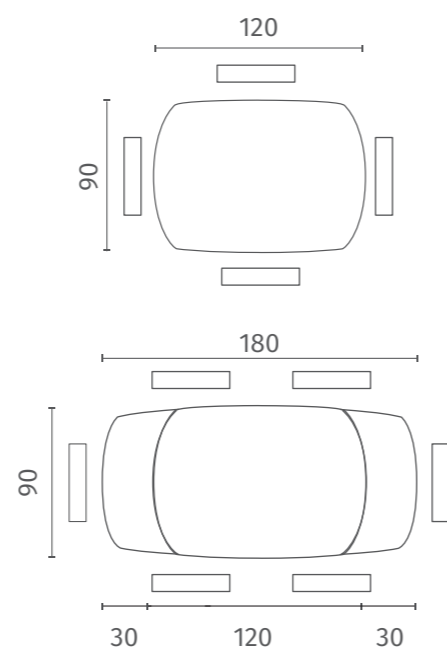

OM/148/B

STRUTTURA / structure
metallo/soft-touch colore Bianco /
White painted metal/soft-touch

PIANA / top
vetro colore White /
White painted glass