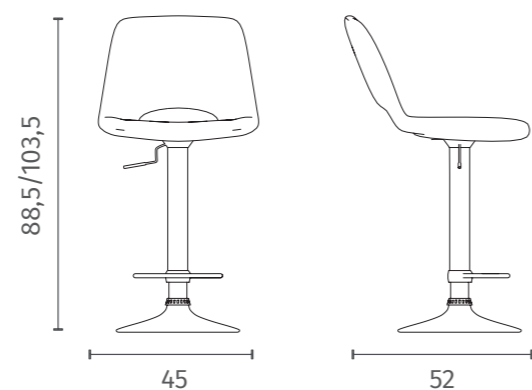

rif. colore/ref. colour: TES032
L. 45 P. 52 H. 88,5/103,5

OM/484/GI
Seduta in tessuto easy-clean Giallo e gambe in metallo Nero
Yellow easy-clean seat with Black metal legs

rif. colore/ref. colour: TES048
L. 45 P. 52 H. 88,5/103,5