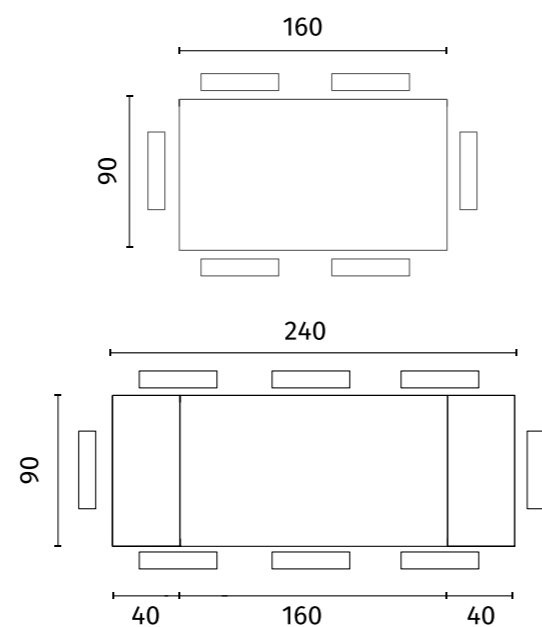

Tavolo allungabile con top in vetro. Gambe in metallo verniciato.
Allunghe interne.

Extendable table with glass top. Painted metal legs.
Self-storing leaves.

OM/397/NE

Piana in vetro Fumè e struttura in metallo verniciato colore Nero opaco
Smoked glass top with matt Black painted metal structure

rif. colore/ref. colour: VET005
L. 160-240 P. 90 H. 76

tavolo / table
SMOKEY

OM/397/NE

STRUTTURA / structure
metallo colore Nero /
Black painted metal

PIANA / top
vetro Fumè/
Smoked glass