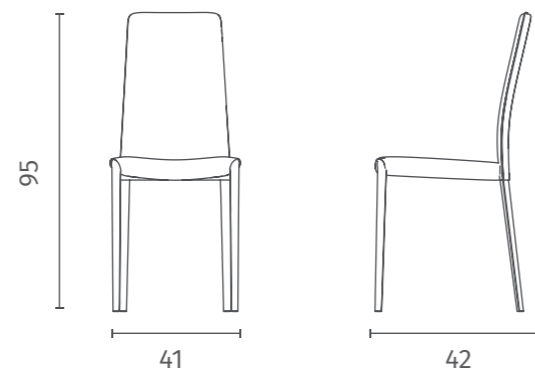

OM/140/N

GAMBE / legs
Metallo rivestito in soft-touch Nero /
Metal covered in Black soft-touch

SEDUTA / seat
Soft-touch Nero /
Black soft-touch