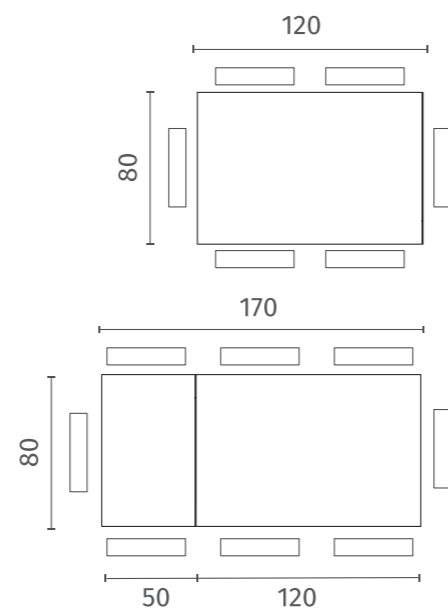

Tavolo allungabile con top in ceramica.
Gambe in metallo verniciato. Allunghe interne in ceramica.

OM/466/PO
Piana in marmo Nero Portoro opaco e struttura in metallo colore Nero opaco
Matt Black Portoro marble top with matt Black painted metal structure

rif. colore/*ref. colour*: CER006
L. 120-170 P. 80 H. 75

*Extendable table with ceramic top.
Painted metal legs. Self-storing leaves.*

OM/466/MG
Piana in marmo Grigio opaco e struttura in metallo colore Antracite opaco
Matt Grey marble top with matt Charcoal Grey painted metal structure

rif. colore/*ref. colour*: CER002
L. 120-170 P. 80 H. 75

OM/466/MB
Piana in marmo Bianco opaco e struttura in metallo colore Bianco opaco
Matt White marble top with matt White painted metal structure

rif. colore/*ref. colour*: CVT007
L. 120-170 P. 80 H. 75

tavolo / table
FRAME

OM/466/MG

STRUTTURA / *structure*
metallo colore Antracite /
Charcoal Grey painted metal
PIANA / *top*
marmo Grigio/
Grey marble