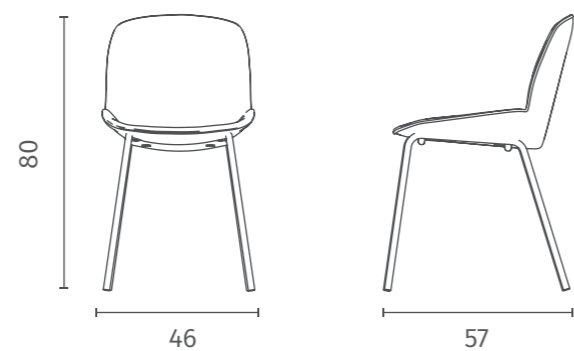

Sedia rivestita in tessuto.
Gambe metallo verniciato.

rif. colore/*ref. colour*: TES001
L. 46 P. 57 H. 80

rif. colore/*ref. colour*: TES011
L. 46 P. 57 H. 80

Chair upholstered in fabric.
Painted metal legs.

rif. colore/*ref. colour*: TES010
L. 46 P. 57 H. 80

rif. colore/*ref. colour*: TES012
L. 46 P. 57 H. 80

sedia / chair
EVA

OM/443/AM

GAMBE / legs
Metallo Nero /
Black metal

SEDUTA / seat
Tessuto Acquamarina /
Aquamarine fabric