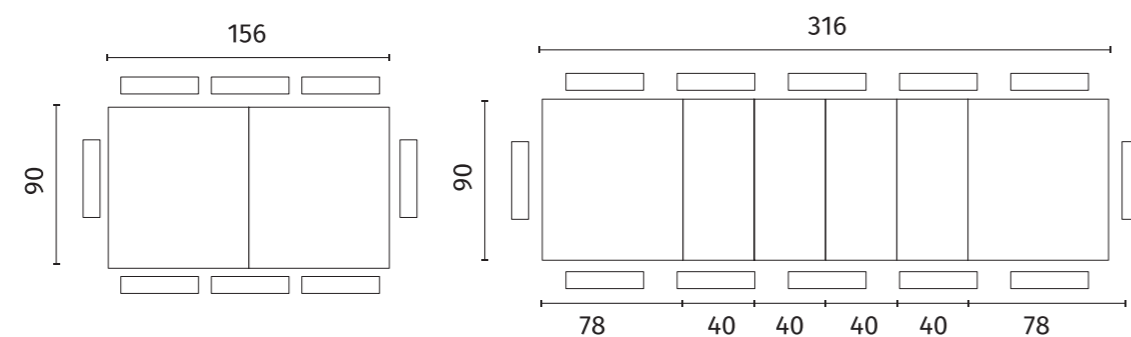

Tavolo allungabile con top in melaminico.
Gambe in metallo verniciato. Allunghe interne.

OM/431/CB
Piana in melaminico cemento Bianco opaco e struttura in metallo colore Nero opaco
Matt White concrete melaminic top with matt Black painted metal structure

L. 156-316 P. 90 H. 76

Extendable table with melaminic top.
Painted metal legs. Self-storing leaves.

OM/431/CG
Piana in melaminico cemento Grigio opaco e struttura in metallo colore Nero opaco
Matt Grey concrete melaminic top with matt Black painted metal structure

L. 156-316 P. 90 H. 76

Tavolo allungabile con top in melaminico.
Gambe in metallo verniciato. Allunghe interne.

OM/432/CB
Piana in melaminico cemento Bianco opaco e struttura in metallo colore Bianco opaco
Matt White concrete melaminic top with matt White painted metal structure

L. 156-316 P. 90 H. 76

Extendable table with melaminic top.
Painted metal legs. Self-storing leaves.

OM/432/CG
Piana in melaminico cemento Grigio opaco e struttura in metallo colore Bianco opaco
Matt Grey concrete melaminic top with matt White painted metal structure

L. 156-316 P. 90 H. 76

OM/431/MA
Piana in melaminico marmo Antracite opaco e struttura in metallo colore Nero opaco
Matt Charcoal Grey marble melaminic top with matt Black painted metal structure

L. 156-316 P. 90 H. 76

OM/431/RO
Piana in melaminico Rovere naturale e struttura in metallo colore Nero opaco
Natural Oak wood melaminic top with matt Black painted metal structure

L. 156-316 P. 90 H. 76

OM/432/MA
Piana in melaminico marmo Antracite opaco e struttura in metallo colore Bianco opaco
Matt Charcoal Grey marble melaminic top with matt White painted metal structure

L. 156-316 P. 90 H. 76