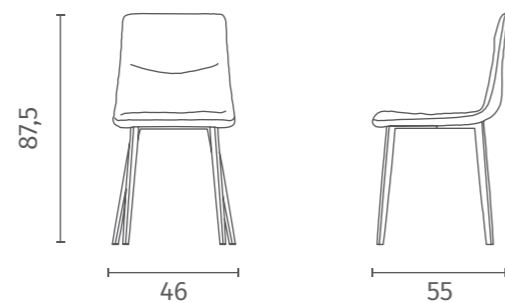

Sedia rivestita in tessuto easy-clean.
Gambe in metallo verniciato.

OM/480/BE
Seduta in tessuto easy-clean Beige
e gambe in metallo Nero
Beige easy-clean seat with Black metal structure

rif. colore/ref. colour: TES034
L. 46 P. 55 H. 87,5

OM/480/MA
Seduta in tessuto easy-clean Marrone
e gambe in metallo Nero
Brown easy-clean seat with Black metal legs

rif. colore/ref. colour: TES037
L. 46 P. 55 H. 87,5

Chair upholstered in easy-clean fabric.
Painted metal legs.

OM/480/GS
Seduta in tessuto easy-clean Grigio Scuro
e gambe in metallo Nero
Dark Grey easy-clean seat with Black metal structure

rif. colore/ref. colour: TES036
L. 46 P. 55 H. 87,5

OM/480/VE
Seduta in tessuto easy-clean Verde
e gambe in metallo Nero
Green easy-clean seat with Black metal legs

rif. colore/ref. colour: TES049
L. 46 P. 55 H. 87,5

sedia / chair
ARIEL

OM/480/MA
GAMBE / legs
Metallo Nero /
Black metal

SEDUTA / seat
Tessuto easy-clean Marrone /
Brown easy-clean fabric