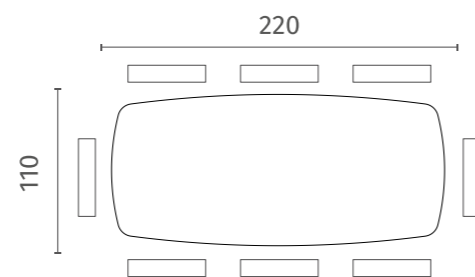

Tavolo fisso con top in ceramica su vetro.
Gambe in metallo verniciato/soft-touch.

Fixed table with ceramic/glass top.
Painted metal/soft-touch legs.

OM/485/MC

Piana in marmo Calacatta Oro lucido e struttura
in metallo/soft-touch colore Antracite opaco
Gloss Gold Calacatta marble top with matt Charcoal Grey
painted metal/soft-touch structure

rif. colore/ref. colour: CVT009
L. 220 P. 110 H. 75

OM/485/MB

Piana in marmo Bianco lucido e struttura
in metallo colore Antracite/soft-touch opaco
Gloss White marble top with matt Charcoal Grey p
ainted metal structure/Charcoal Grey soft-touch

rif. colore/ref. colour: CVT008
L. 220 P. 110 H. 75

tavolo / table
ATLAS

OM/485/MC

STRUTTURA / structure
metallo/soft-touch colore Antracite /
Charcoal Grey painted metal/soft-touch

PIANA / top
marmo Calacatta Oro /
Gold Calacatta marble