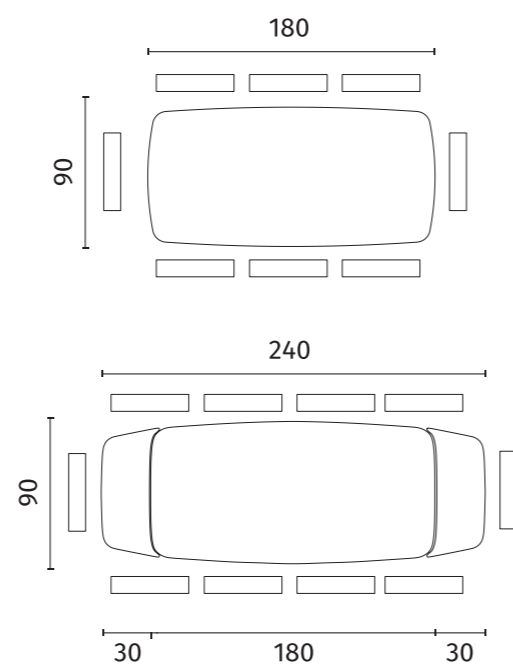

Tavolo allungabile con top in ceramica.
Gambe in alluminio verniciato. Allunghe interne in ceramica.

Extendable table with ceramic top.
Painted aluminium legs. Self-storing leaves.

OM/487/SA
Piana in ceramica colore Sabbia opaco e struttura in alluminio colore Nero opaco
Matt Sand ceramic top with matt Black painted aluminium structure

rif. colore/ref. colour: CER008
L. 180-240 P. 90 H. 76

OM/487/PO
Piana in marmo Nero Portoro opaco e struttura in alluminio colore Nero opaco
Matt Black Portoro marble top with matt Black painted aluminium structure

rif. colore/ref. colour: CER006
L. 180-240 P. 90 H. 76

tavolo / table
BARREL

OM/487/PO

STRUTTURA / structure
alluminio colore Nero /
Black painted aluminium

PIANA / top
marmo Nero Portoro /
Portoro Black marble