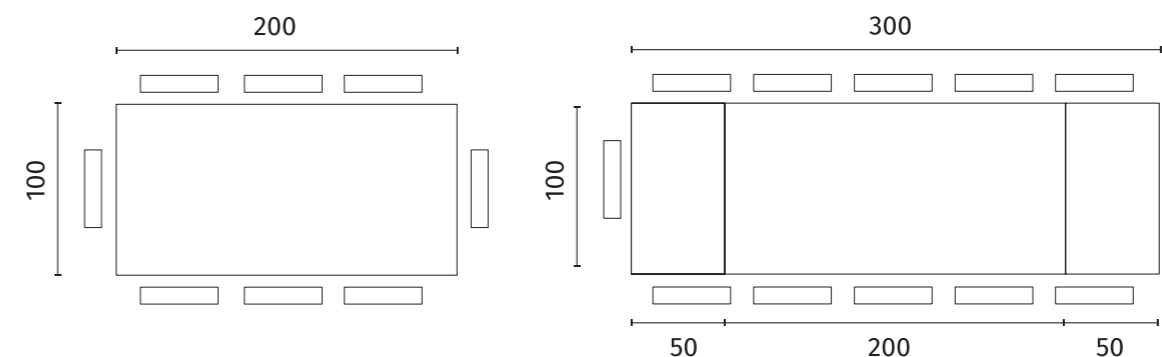

OM/379/RO
Piana in Rovere Naturale impiallacciato e struttura in metallo colore Nero opaco
Natural Oak veneered wood top with matt Black painted metal structure

OM/379/RT
Piana in Rovere Termocotto impiallacciato e struttura in metallo colore Nero opaco
Heat-treated Oak veneered wood top with matt Black painted metal structure

OM/378/RO
Piana in Rovere Naturale impiallacciato e struttura in metallo colore Nero opaco
Natural Oak veneered wood top with matt Black painted metal structure

OM/378/RT
Piana in Rovere Termocotto impiallacciato e struttura in metallo colore Nero opaco
Heat-treated Oak veneered wood top with matt Black painted metal structure

L. 160-240 P. 90 H. 76

L. 160-240 P. 90 H. 76

L. 200-300 P. 100 H. 76

L. 200-300 P. 100 H. 76