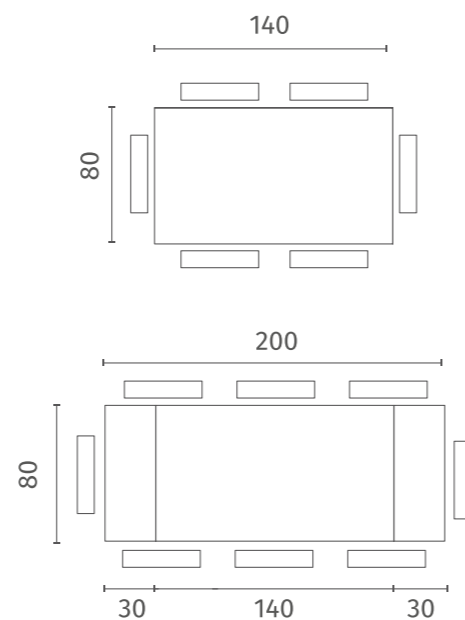

Tavolo allungabile con top in ceramica.
Gambe in metallo verniciato. Allunghe interne in ceramica.

OM/404/MB
Piana in marmo Bianco opaco e struttura in metallo
colore Bianco opaco
Matt White marble top with matt White painted metal structure

rif. colore/*ref. colour*: CER004
L. 140-200 P. 80 H. 76

*Extendable table with ceramic top.
Painted metal legs. Self-storing leaves.*

OM/404/MG
Piana in marmo Grigio opaco e struttura in metallo
colore Antracite opaco
Matt Grey marble top with matt Charcoal Grey painted metal structure

rif. colore/*ref. colour*: CER002
L. 140-200 P. 80 H. 76

OM/404/MN
Piana in marmo Nero Portoro opaco e struttura in metallo
colore Antracite opaco
Matt Black Portoro marble top with matt Charcoal Grey painted metal structure

rif. colore/*ref. colour*: CER005
L. 140-200 P. 80 H. 76

tavolo / table
DYLAN

OM/404/MN

STRUTTURA / *structure*
metallo colore Antracite /
Charcoal Grey painted metal

PIANA / *top*
marmo Nero Portoro /
Portoro Black marble