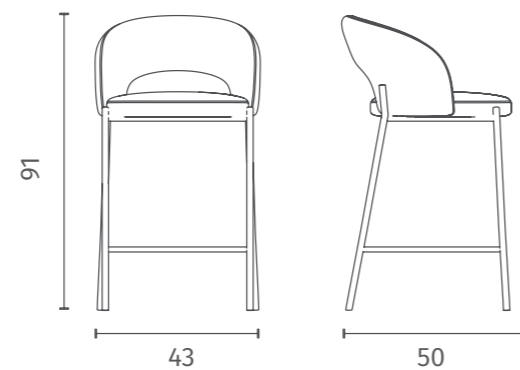

Sgabello rivestita in tessuto.
Gambe metallo verniciato.

rif. colore/*ref. colour*: TES019
L. 43 P. 50 H. 91

Fabric upholstered stool.
Painted metal legs.

rif. colore/*ref. colour*: TES020
L. 43 P. 50 H. 91

rif. colore/*ref. colour*: TES021
L. 43 P. 50 H. 91

rif. colore/*ref. colour*: TES022
L. 43 P. 50 H. 91

sgabello / stool
GRETA

OM/394/SGR

GAMBE / *legs*
Metallo Antracite /
Charcoal Grey metal

SEDUTA / *seat*
Tessuto Grigio Scuro /
Dark Grey fabric