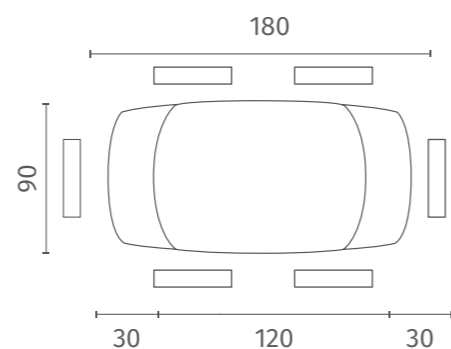

Tavolo allungabile con top in ceramica.
Gambe in metallo verniciato. Allunghe interne.

Extendable table with ceramic top.
Painted metal legs. Self-storing leaves

OM/323/MB
Piana in marmo Bianco Calacatta opaco e struttura in metallo colore Bianco opaco
Calacatta matt White marble top with matt White painted metal structure

rif. colore/ref. colour: CER004
L. 120-180 P. 90 H. 75

OM/323/PO
Piano in marmo Nero Portoro opaco e struttura in metallo colore Nero opaco
Matt Black Portoro marble top with matt Black painted metal structure

rif. colore/ref. colour: CER006
L. 120-180 P. 90 H. 75

OM/323/GS
Piano in cemento Grigio Scuro opaco e struttura in metallo colore Nero opaco
Matt Dark Grey concrete top with matt Black painted metal structure

rif. colore/ref. colour: CER007
L. 120-180 P. 90 H. 75

tavolo / table
KYOTO 120

OM/323/GS

STRUTTURA / structure
metallo colore Nero /
Black painted metal

PIANA / top
cemento Grigio Scuro /
Dark Grey concrete