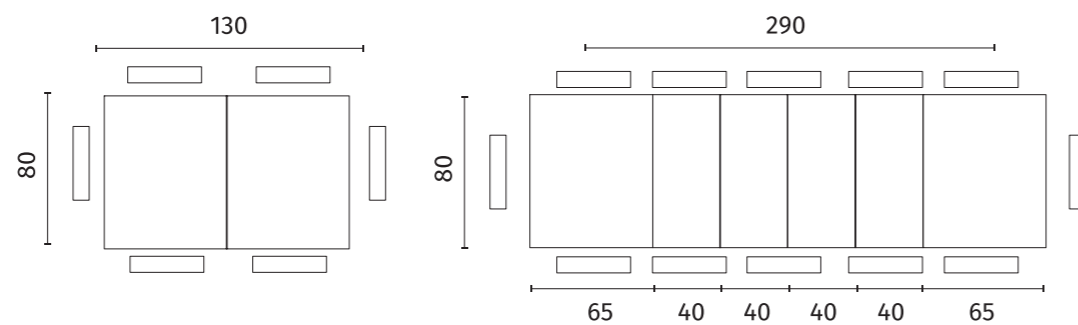

OM/429/MA
Piana in melaminico marmo Antracite opaco e struttura
in metallo colore Nero opaco
*Matt Charcoal Grey marble melaminic top with matt Black
painted metal structure*

OM/429/RO
Piana in melaminico Rovere naturale e struttura
in metallo colore Nero opaco
*Natural Oak wood melaminic top with matt Black
painted metal structure*

OM/430/MA
Piana in melaminico marmo Antracite opaco e struttura
in metallo colore Bianco opaco
*Matt Charcoal Grey marble melaminic top with matt White
painted metal structure*

OM/430/RO
Piana in melaminico Rovere naturale e struttura
in metallo colore Bianco opaco
*Natural Oak wood melaminic top with matt White
painted metal structure*

L. 130-290 P. 80 H. 76

L. 130-290 P. 80 H. 76

L. 130-290 P. 80 H. 76

L. 130-290 P. 80 H. 76