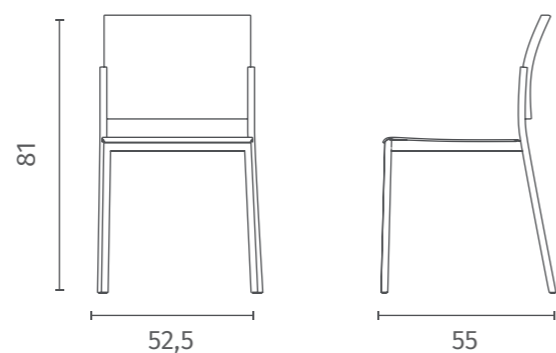

Sedia in polipropilene.
Gambe in polipropilene

OM/405/GS
Seduta in polipropilene Grigio Scuro
e gambe in polipropilene Grigio Scuro
*Dark Grey polypropylene seat with Dark Grey
polypropylene legs*

rif. colore/*ref. colour*: PPL002
L. 52,5 P. 55 H. 81

OM/405/SE
Seduta in polipropilene Senape e gambe in polipropilene Senape
Mustard polypropylene seat with Mustard polypropylene legs

rif. colore/*ref. colour*: PPL004
L. 52,5 P. 55 H. 81

OM/405/NE
Seduta in polipropilene Nero e gambe in polipropilene Nero
Black polypropylene seat with Black polypropylene legs

rif. colore/*ref. colour*: PPL007
L. 52,5 P. 55 H. 81

*Polypropylene chair.
Polypropylene legs.*

OM/405/BI
Seduta in polipropilene Bianco
e gambe in polipropilene Bianco
*White polypropylene seat with
White polypropylene legs*

rif. colore/*ref. colour*: PPL001
L. 52,5 P. 55 H. 81

OM/405/VS
Seduta in polipropilene Visone e gambe in polipropilene Visone
Mink polypropylene seat with Mink polypropylene legs

rif. colore/*ref. colour*: PPL009
L. 52,5 P. 55 H. 81

sedia / chair
VENUS

OM/405/BI

GAMBE / *legs*
Polipropilene Bianco /
White polypropylene

SEDUTA / *seat*
Polipropilene Bianco /
White polypropylene