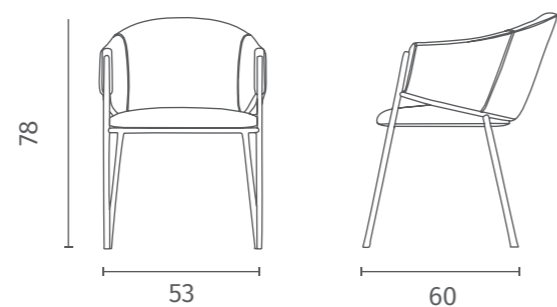

Sedia rivestita in tessuto easy-clean.
Gambe metallo verniciato.

OM/343/AV
Seduta in tessuto easy-clean Avorio
e gambe in metallo Antracite
Ivory easy-clean seat with Charcoal Grey metal legs

rif. colore/ref. colour: TES039
L. 53 P. 60 H. 78

OM/343/GR
Seduta in tessuto easy-clean Grigio
e gambe in metallo Antracite
Grey easy-clean seat with Charcoal Grey metal legs

rif. colore/ref. colour: TES040
L. 53 P. 60 H. 78

Chair upholstered in easy-clean fabric.
Painted metal legs.

OM/343/GC
Seduta in tessuto easy-clean Grigio Chiaro
e gambe in metallo Antracite
Light Grey easy-clean seat with Charcoal Grey metal legs

rif. colore/ref. colour: TES041
L. 53 P. 60 H. 78

OM/343/OC
Seduta in tessuto easy-clean Ocra
e gambe in metallo Antracite
Ochre easy-clean seat with Charcoal Grey metal legs

rif. colore/ref. colour: TES042
L. 53 P. 60 H. 78

sedia / chair
MEDEA

OM/343/GR

GAMBE / legs
Metallo Antracite /
Charcoal grey metal

SEDUTA / seat
Tessuto easy-clean Grigio /
Grey easy-clean fabric