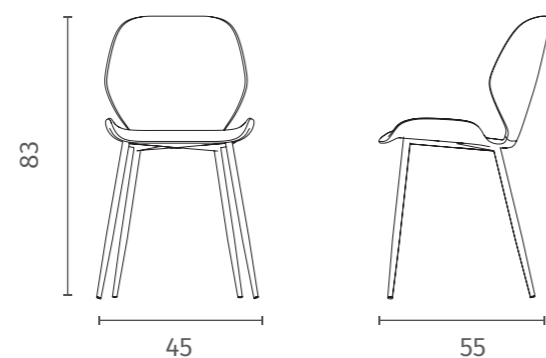

rif. colore/*ref. colour*: SPL011
L. 45 P. 55 H. 83

OM/440/VS
Seduta in soft-touch Verde Scuro e gambe metallo Nero
Dark Green soft-touch seat with Black metal legs

rif. colore/*ref. colour*: SPL012
L. 45 P. 55 H. 83