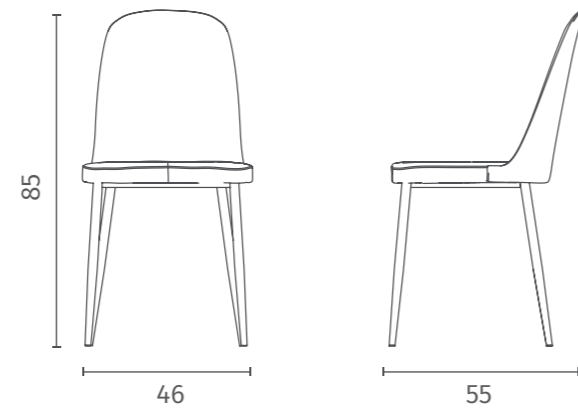

OM/447/AM

GAMBE / *legs*
Metallo Nero /
Black metal

SEDUTA / *seat*
Tessuto Acquamarina /
Aquamarine fabric