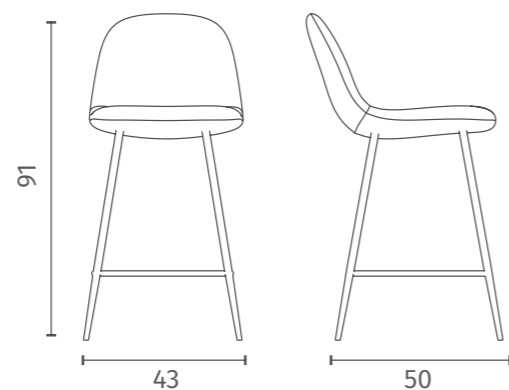

Sgabello rivestito in soft-touch.
Gambe metallo verniciato.

OM/315/TO
Seduta in soft-touch Tortora Vintage e gambe metallo Antracite
Vintage Dove Grey soft-touch seat with Charcoal Grey metal legs

rif. colore/*ref. colour*: SPL004
L. 43 P. 50 H. 91

OM/315/MK
Seduta in soft-touch Moka Vintage e gambe metallo Antracite
Vintage Moka soft-touch seat with Charcoal Grey metal legs

rif. colore/*ref. colour*: SPL003
L. 43 P. 50 H. 91

Soft-touch upholstered stool.
Painted metal legs.

OM/315/MA
Seduta in soft-touch Marrone Vintage e gambe metallo Antracite
Vintage Brown soft-touch seat with Charcoal Grey metal legs

rif. colore/*ref. colour*: SPL002
L. 43 P. 50 H. 91

OM/315/GR
Seduta in soft-touch Grigio Vintage e gambe metallo Antracite
Vintage Grey soft-touch seat with Charcoal Grey metal legs

rif. colore/*ref. colour*: SPL001
L. 43 P. 50 H. 91

sgabello / stool
BRIGITTE

OM/315/GR

GAMBE / *legs*
Metallo Antracite/
Charcoal Grey metal

SEDUTA / *seat*
Soft-touch Grigio Vintage /
Vintage Grey soft-touch