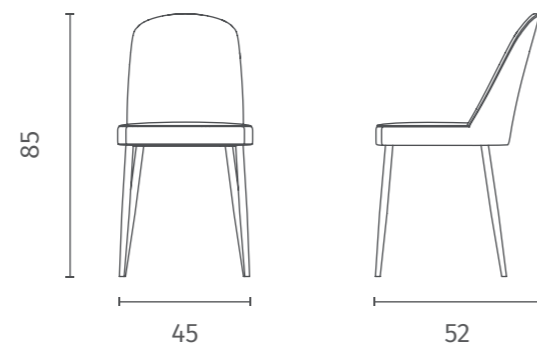

Sedia in polipropilene rivestita in soft-touch.
Gambe metallo verniciato.

rif. colore/ref. colour: SPL014
L. 45 P. 52 H. 85

*Polypropylene chair upholstered in soft-touch.
Painted metal legs.*

rif. colore/ref. colour: SPL016
L. 45 P. 52 H. 85

rif. colore/ref. colour: SPL015
L. 45 P. 52 H. 85

rif. colore/ref. colour: SPL013
L. 45 P. 52 H. 85

sedia / chair
TAMARA

OM/446/GC

GAMBE / legs
Metallo Nero /
Black metal

SEDUTA / seat
Soft-touch Grigio Chiaro /
Light Grey soft-touch