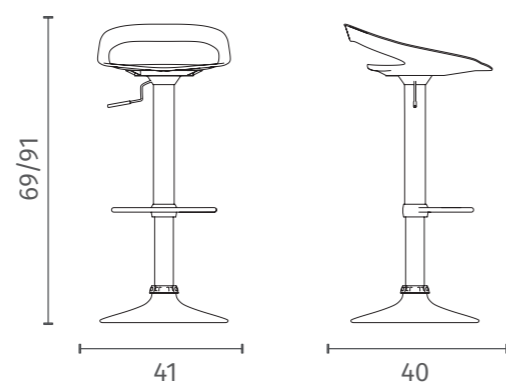

Sgabello in polipropilene con alzata a GAS.
Gambe metallo cromato.

*Polypropylene stool.
Chromed metal legs with GAS lift.*

OM/176/B
Seduta in polipropilene Bianco e gambe metallo Cromato
White polypropylene seat with Chromed metal legs

L. 41 P. 40 H. 69/91

OM/176/N
Seduta in polipropilene Nero e gambe metallo Cromato
Black polypropylene seat with Chromed metal legs

L. 41 P. 40 H. 69/91

sgabello / stool
GLEN

OM/176/B

GAMBE / legs
Metallo Cromato /
Chromed metal

SEDUTA / seat
Polipropilene Bianco /
White polypropylene