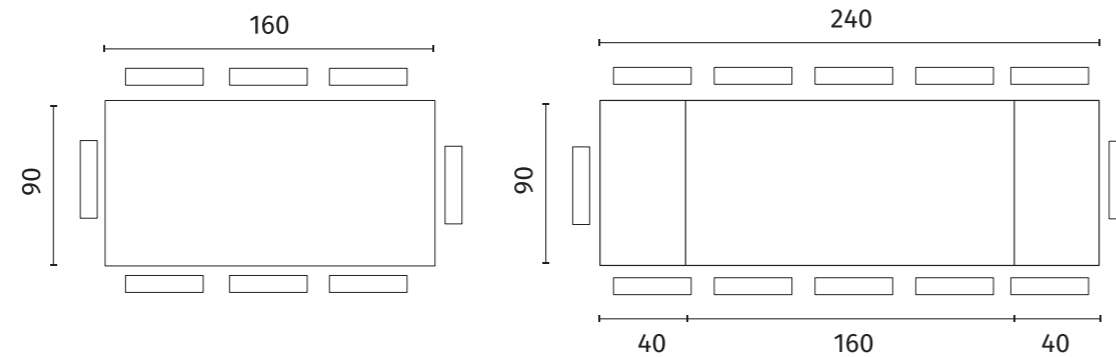

OM/275/RO
Piana in Rovere Naturale impiallacciato e struttura
in vetro trasparente
*Natural Oak veneered wood top with transparent
glass structure*

OM/275/RT
Piana in Rovere Termocotto impiallacciato e struttura
in vetro trasparente
*Heat-treated Oak veneered wood top with transparent
glass structure*

OM/276/RO
Piana in Rovere Naturale impiallacciato e struttura
in vetro trasparente
*Natural Oak veneered wood top with transparent glass
structure*

OM/276/RT
Piana in Rovere Termocotto impiallacciato e struttura
in vetro trasparente
*Heat-treated Oak veneered wood top with transparent
glass structure*

L. 160-240 P. 90 H. 76

L. 160-240 P. 90 H. 76

L. 200-300 P. 100 H. 76

L. 200-300 P. 100 H. 76