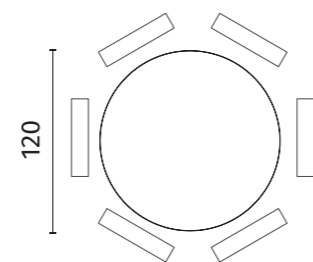

tavolo / table
RONDO

OM/221
D.H. 120 x 75 cm

STRUTTURA / structure
metallo Cromato /
Chromed metal

PIANA / top
vetro Trasparente /
Transparent glass