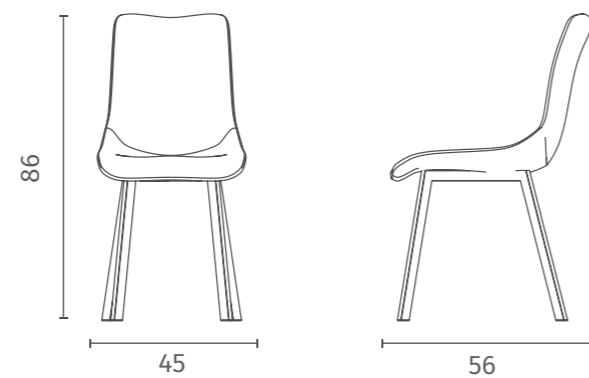

OM/482/BE

GAMBE / legs
Metallo Nero /
Black metal

SEDUTA / seat
Tessuto easy-clean Beige /
Easy-clean Beige fabric