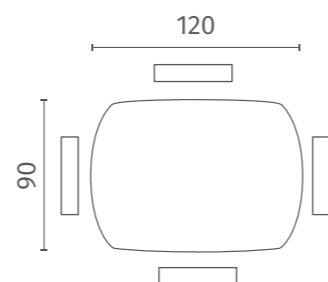

Tavolo allungabile con top in vetro. Gambe in metallo verniciato. Allunghe interne.

Extendable table with glass top. Painted metal legs. Self-storing leaves.

OM/208/T

Piana in vetro Tortora e struttura in metallo verniciato colore Tortora opaco
Dove Grey glass top with matt Dove Grey painted metal structure

rif. colore/ref. colour: VET003
L. 120-180 P. 90 H. 76

OM/208/B

Piana in vetro Extrawhite e struttura in metallo verniciato colore Bianco opaco
Extrawithe glass top with matt White painted metal structure

rif. colore/ref. colour: VET001
L. 120-180 P. 90 H. 76

OM/208/G

Piana in vetro Grigio e struttura in metallo verniciato colore Grigio opaco
Grey glass top with matt Grey painted metal structure

rif. colore/ref. colour: VET002
L. 120-180 P. 90 H. 76

tavolo / table
KYOTO 120

OM/208/B

STRUTTURA / structure
metallo colore Bianco /
White painted metal

PIANA / top
vetro colore Extrawhite /
Extrawhite painted glass