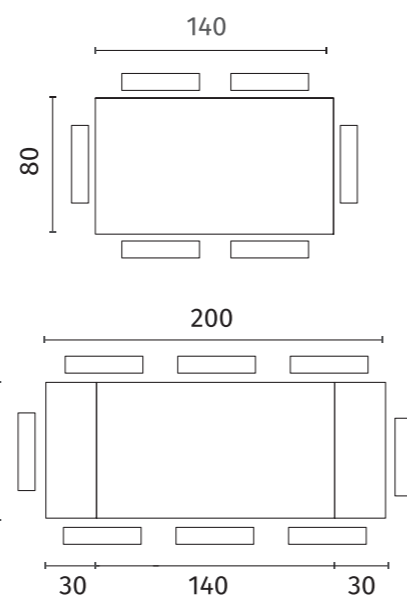

Tavolo allungabile con top in vetro. Gambe in metallo verniciato. Allunghe interne.

Extendable table with glass top. Painted metal legs. Self-storing leaves.

OM/279/GR

Piana in vetro trasparente e struttura in metallo verniciato colore Grigio opaco
Transparent glass top with matt Grey painted metal structure

rif. colore/ref. colour: VET006
L. 140-200 P. 80 H. 76

OM/279/BI

Piana in vetro trasparente e struttura in metallo verniciato colore Bianco opaco
Transparent glass top with matt White painted metal structure

rif. colore/ref. colour: VET006
L. 140-200 P. 80 H. 76

OM/279/TO

Piana in vetro trasparente e struttura in metallo verniciato colore Tortora opaco
Transparent glass top with matt Dove Grey painted metal structure

rif. colore/ref. colour: VET006
L. 140-200 P. 80 H. 76

tavolo / table
TOMMY

OM/279/GR

STRUTTURA / structure
metallo colore Grigio /
Grey painted metal

PIANA / top
vetro trasparente /
Transparent glass