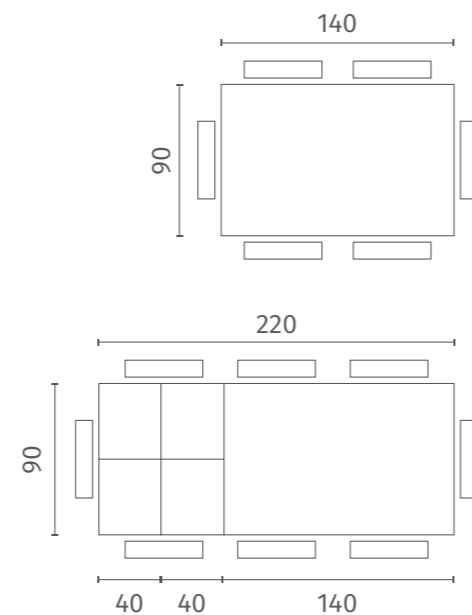

OM/322/SA

STRUTTURA / *structure*
metallo colore Sabbia /
Sand colour painted metal

PIANA / *top*
ceramica color Sabbia /
Sand coloured ceramic