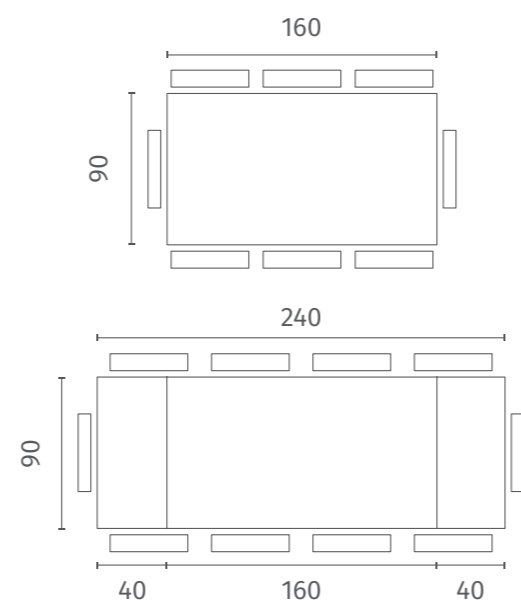

Tavolo allungabile con top in ceramica su vetro.
Gambe in metallo verniciato. Allunghe interne in ceramica.

Extendable table with ceramic/glass top.
Painted metal legs. Self-storing leaves.

OM/313/MC
Piana in marmo Calacatta Borghini opaco e struttura in metallo colore Bianco opaco
Matt Calacatta Borghini marble top with matt White painted metal structure

rif. colore/ref. colour: CVT001
L. 160-240 P. 90 H. 76

OM/313/GR
Piana in ceramica colore Grigio opaco e struttura in metallo colore Antracite opaco
Matt Grey ceramic top with matt Charcoal Grey painted metal structure

rif. colore/ref. colour: CVT003
L. 160-240 P. 90 H. 76

OM/313/MB
Piana in marmo Bianco lucido e struttura in metallo colore Bianco opaco
Gloss White marble top with matt White painted metal structure

rif. colore/ref. colour: CVT004
L. 160-240 P. 90 H. 76

OM/313/MG
Piana in marmo Grigio lucido e struttura in metallo colore Antracite opaco
Gloss Grey marble top with matt Charcoal Grey painted metal structure

rif. colore/ref. colour: CVT005
L. 160-240 P. 90 H. 76

OM/313/MN
Piana in marmo Nero Portoro opaco e struttura in metallo colore Antracite opaco
Matt Black Portoro marble top with matt Charcoal Grey painted metal structure

rif. colore/ref. colour: CVT002
L. 160-240 P. 90 H. 76

tavolo / table
CERAMICA 1

OM/313/MG

STRUTTURA / structure
Metallo colore Antracite /
Charcoal Grey painted metal

PIANA / top
Marmo Grigio /
Grey marble