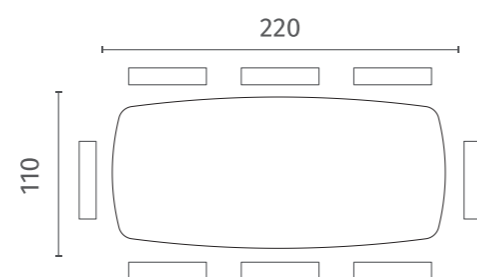

Tavolo fisso con top in ceramica su vetro.
Gambe in metallo verniciato.

Fixed table with ceramic/glass top.
Painted metal legs.

OM/398/MN

Piana in marmo Nero Portoro opaco e struttura
in metallo colore Nero opaco
*Matt Black Portoro marble top with matt Black
painted metal structure*

rif. colore/ref. colour: CVT002
L. 220 P. 110 H. 76

OM/398/MC

Piana in marmo Calacatta Oro opaco e struttura
in metallo colore Bronzo opaco
*Matt Calacatta Gold marble top with matt Bronze
painted metal structure*

rif. colore/ref. colour: CVT006
L. 220 P. 110 H. 76

tavolo / table
THANOS

OM/398/MC

STRUTTURA / structure
metallo colore Bronzo /
Bronze painted metal

PIANA / top
marmo Calacatta Oro /
Calacatta Gold marble