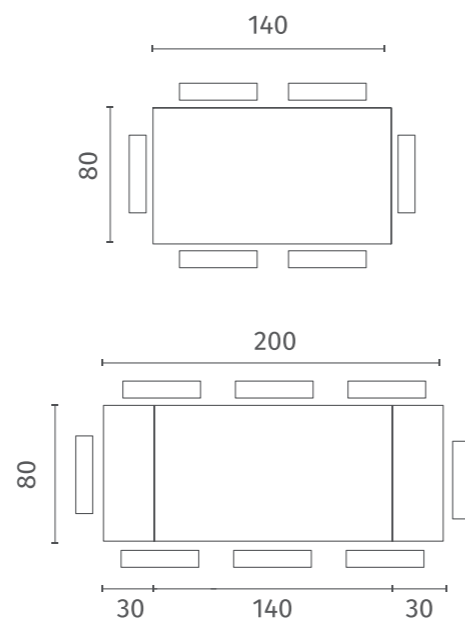

Tavolo allungabile con top in ceramica.
Gambe in metallo verniciato. Allunghe interne in ceramica.

OM/452/BI
Piana in marmo Sahara Bianco opaco e struttura in metallo
colore Bianco opaco
Matt White marble ceramic top with matt White painted
metal structure

rif. colore/ref. colour: CER009
L. 140-200 P. 90 H. 75

OM/452/NE
Piana in marmo Sahara Nero opaco e struttura in metallo
colore Nero opaco
Matt Black marble ceramic top with matt Black painted
metal structure

rif. colore/ref. colour: CER010
L. 140-200 P. 90 H. 75

*Extendable table with ceramic top.
Painted metal legs. Self-storing leaves.*

tavolo / table
ARES

OM/452/NE

STRUTTURA / structure
metallo colore Nero /
Black painted metal

PIANA / top
marmo Sahara Nero /
Black Sahara marble