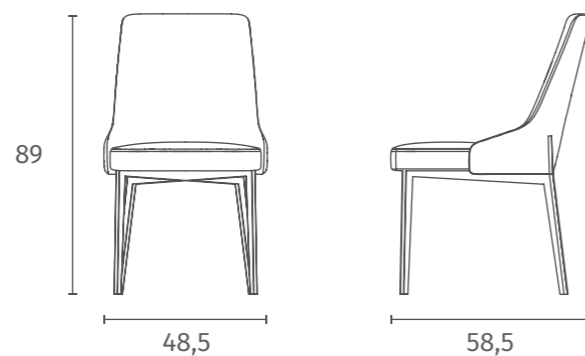

Sedia rivestita in tessuto easy-clean.
Gambe in metallo verniciato.

OM/461/BE
Seduta in tessuto easy-clean Beige
e gambe in metallo Nero
Beige easy-clean seat with Black metal legs

rif. colore/*ref. colour*: TES032
L. 48,5 P. 58,5 H. 89

OM/461/GS
Seduta in tessuto easy-clean Grigio Scuro
e gambe in metallo Nero
Dark Grey easy-clean seat with Black metal legs

rif. colore/*ref. colour*: TES031
L. 48,5 P. 58,5 H. 89

Chair upholstered in easy-clean fabric.
Painted metal legs.

OM/461/GC
Seduta in tessuto easy-clean Grigio Chiaro
e gambe in metallo Nero
Light Grey easy-clean seat with Black metal legs

rif. colore/*ref. colour*: TES030
L. 48,5 P. 58,5 H. 89

OM/461/VE
Seduta in tessuto easy-clean Verde
e gambe in metallo Nero
Green easy-clean seat with Black metal legs

rif. colore/*ref. colour*: TES033
L. 48,5 P. 58,5 H. 89

sedia / chair
AMBRA

OM/461/GS

GAMBE / legs
Metallo Nero /
Black metal

SEDUTA / seat
Tessuto easy-clean Grigio /
Grey easy-clean fabric