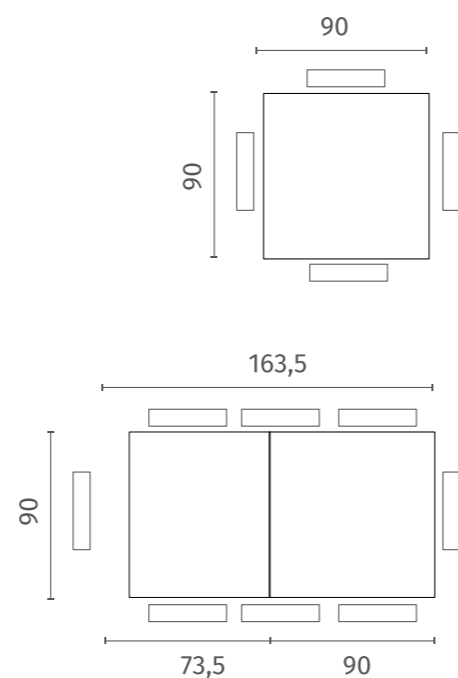

Tavolo allungabile con top in vetro acidato.
Gambe in metallo verniciato. Allunghe interne.

Extendable table with acid-etched glass top.
Painted metal legs. Self-storing leaves.

OM/188/BI

Piana in vetro Extrawhite acidato e struttura
in metallo verniciato colore Bianco opaco
*Matt acid-etched Extrawhite glass top with matt White
painted metal structure*

rif. colore/*ref. colour*: VET008
L. 90-163.5 P. 90 H. 76

OM/188/GR

Piana in vetro Grigio acidato e struttura in metallo
verniciato colore Grigio opaco
*Matt acid-etched Grey glass top with matt Grey
painted metal structure*

rif. colore/*ref. colour*: VET007
L. 90-163.5 P. 90 H. 76

tavolo / table
BANNER

OM/188/BI

STRUTTURA / *structure*
metallo colore Bianco /
White painted metal

PIANA / *top*
vetro acidato colore Extrawhite /
acid-etched Extrawhite painted glass