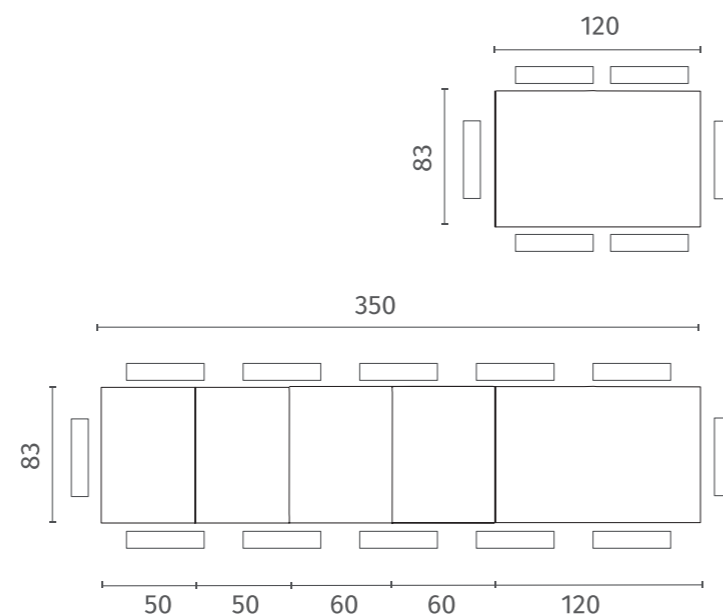

Tavolo allungabile con top in vetro. Gambe in metallo verniciato. Allunghe interne in melaminico.

Extendable table with glass top. Painted metal legs. Melaminic self-storing leaves.

OM/223/GR

Piana in vetro Grigio e struttura in metallo verniciato colore Grigio opaco
Grey glass top with matt Grey painted metal structure

rif. colore/ref. colour: VET009
L. 120-350 P. 83 H. 75

OM/223/XW

Piana in vetro Extrawhite e struttura in metallo verniciato colore Bianco opaco
Extrawhite glass top with matt White painted metal structure

rif. colore/ref. colour: VET010
L. 120-350 P. 83 H. 75

tavolo / table
EXECUTIVE

OM/223/XW

STRUTTURA / structure
metallo colore Bianco /
White painted metal

PIANA / top
vetro colore Extrawhite /
Extrawhite painted glass