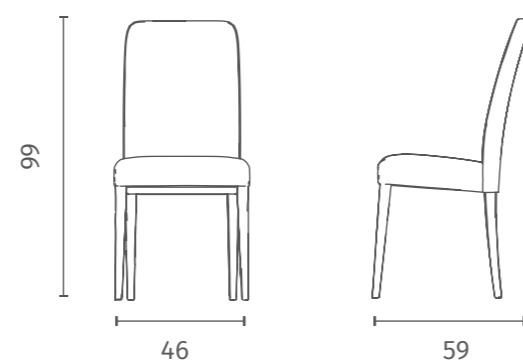

OM/314/BI

GAMBE / *legs*
Legno laccato Bianco /
White laquered wood

SEDUTA / *seat*
Soft-touch Bianco-Grigio /
White-Grey soft-touch