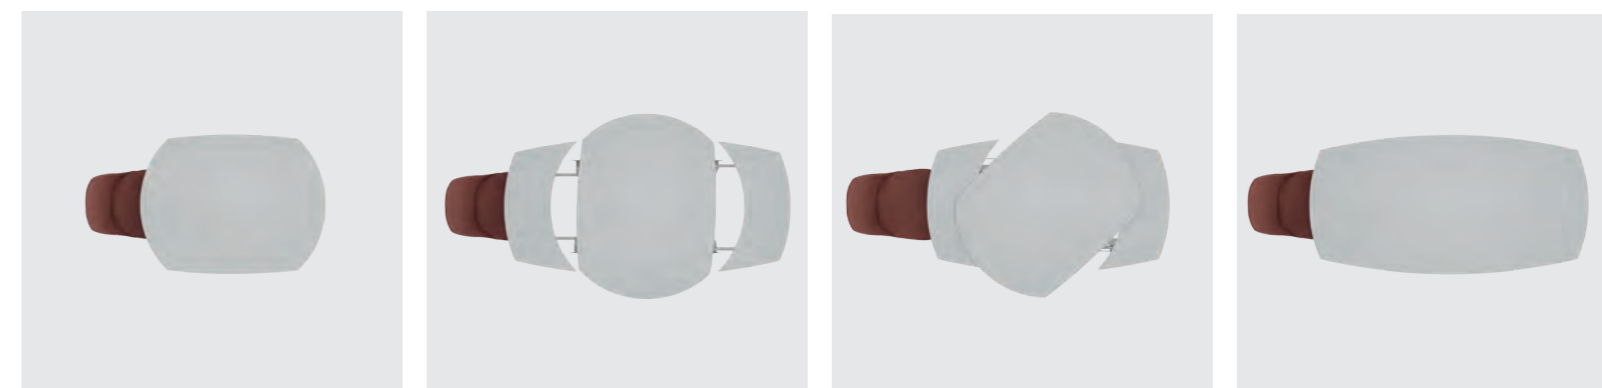

Tavolo allungabile con top in vetro. Gambe in metallo verniciato. Allunghe interne.

Extendable table with glass top. Painted metal legs. Self-storing leaves.

OM/208/T

Piana in vetro Tortora e struttura in metallo verniciato colore Tortora opaco
Dove Grey glass top with matt Dove Grey painted metal structure

rif. colore/ref. colour: VET003
L. 120-180 P. 90 H. 76

OM/208/B

Piana in vetro Extrawhite e struttura in metallo verniciato colore Bianco opaco
Extrawithe glass top with matt White painted metal structure

rif. colore/ref. colour: VET001
L. 120-180 P. 90 H. 76

OM/208/G

Piana in vetro Grigio e struttura in metallo verniciato colore Grigio opaco
Grey glass top with matt Grey painted metal structure

rif. colore/ref. colour: VET002
L. 120-180 P. 90 H. 76

tavolo / table
KYOTO 120

OM/208/B

STRUTTURA / structure
metallo colore Bianco /
White painted metal

PIANA / top
vetro colore Extrawhite /
Extrawhite painted glass