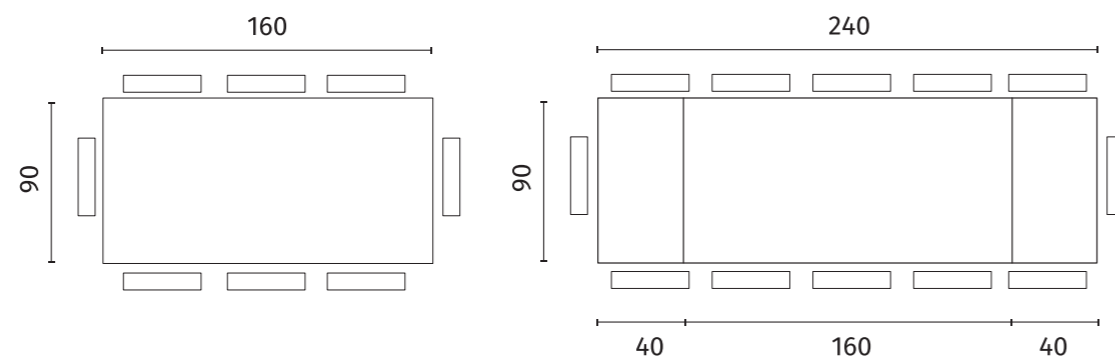

OM/379/RO
Piana in Rovere Naturale impiallacciato e struttura in metallo colore Nero opaco
Natural Oak veneered wood top with matt Black painted metal structure

OM/379/RT
Piana in Rovere Termocotto impiallacciato e struttura in metallo colore Nero opaco
Heat-treated Oak veneered wood top with matt Black painted metal structure

OM/378/RO
Piana in Rovere Naturale impiallacciato e struttura in metallo colore Nero opaco
Natural Oak veneered wood top with matt Black painted metal structure

OM/378/RT
Piana in Rovere Termocotto impiallacciato e struttura in metallo colore Nero opaco
Heat-treated Oak veneered wood top with matt Black painted metal structure

L. 160-240 P. 90 H. 76

L. 160-240 P. 90 H. 76

L. 200-300 P. 100 H. 76

L. 200-300 P. 100 H. 76