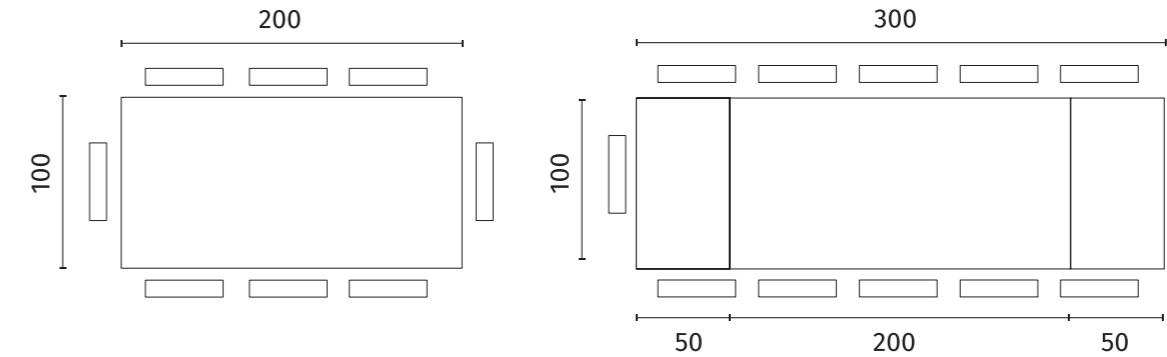

OM/275/RO
Piana in Rovere Naturale impiallacciato e struttura
in vetro trasparente
*Natural Oak veneered wood top with transparent
glass structure*

OM/275/RT
Piana in Rovere Termocotto impiallacciato e struttura
in vetro trasparente
*Heat-treated Oak veneered wood top with transparent
glass structure*

OM/276/RO
Piana in Rovere Naturale impiallacciato e struttura
in vetro trasparente
*Natural Oak veneered wood top with transparent glass
structure*

OM/276/RT
Piana in Rovere Termocotto impiallacciato e struttura
in vetro trasparente
*Heat-treated Oak veneered wood top with transparent
glass structure*

L. 160-240 P. 90 H. 76

L. 160-240 P. 90 H. 76

L. 200-300 P. 100 H. 76

L. 200-300 P. 100 H. 76