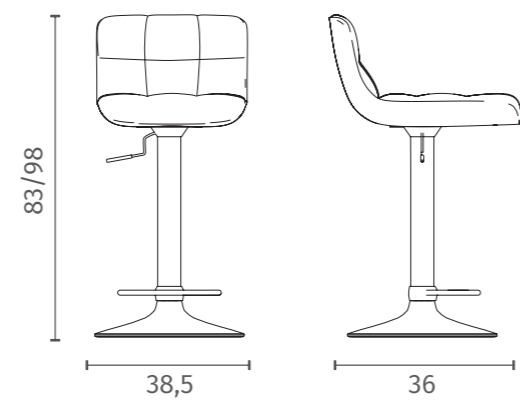

Sgabello con alzata a GAS rivestito in soft-touch.
Gambe metallo cromato.

OM/161/T
Seduta in soft-touch Tortora e gambe metallo cromato
Dove Grey soft-touch seat with Chromed metal legs

L. 38.5 P. 36 H. 83/98

OM/161/B
Seduta in soft-touch Bianco e gambe metallo cromato
White soft-touch seat with Chromed metal legs

L. 38.5 P. 36 H. 83/98

*Soft-touch upholstered stool.
Chromed metal legs with GAS lift.*

OM/161/G
Seduta in soft-touch Grigio e gambe metallo cromato
Grey soft-touch seat with Chromed metal legs

L. 38.5 P. 36 H. 83/98

sgabello / stool
KURT

OM/161/T

GAMBE / legs
Metallo Cromato /
Chromed metal

SEDUTA / seat
Soft-touch Tortora /
Dove Grey soft-touch