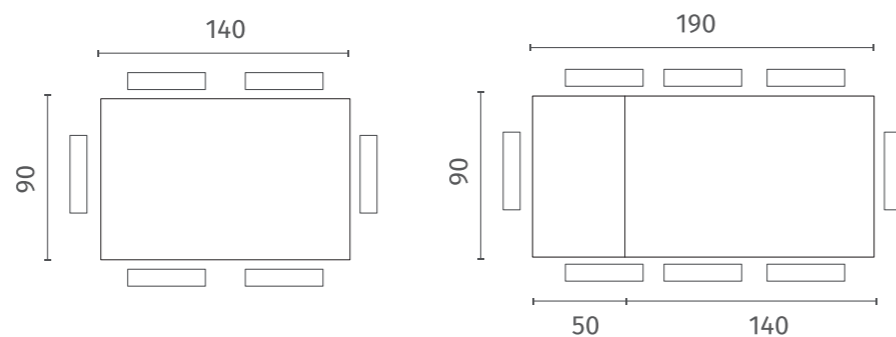

OM/434/MA
Piana in melaminico marmo Antracite opaco e struttura
in metallo colore Nero opaco
*Matt Charcoal Grey marble melaminic top with matt Black
painted metal structure*

OM/434/RO
Piana in melaminico Rovere naturale e struttura
in metallo colore Nero opaco
*Natural Oak wood melaminic top with matt Black
painted metal structure*

OM/433/MA
Piana in melaminico marmo Antracite opaco e struttura
in metallo colore Bianco opaco
*Matt Charcoal Grey marble melaminic top with matt White
painted metal structure*

OM/433/CB
Piana in melaminico Rovere naturale e struttura
in metallo colore Bianco opaco
*Natural Oak wood melaminic top with matt White
painted metal structure*

L. 140-190 P. 90 H. 76

L. 140-190 P. 90 H. 76

L. 140-190 P. 90 H. 76

L. 140-190 P. 90 H. 76