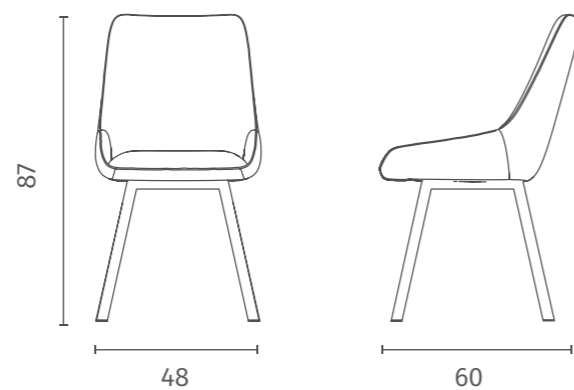

OM/407/SBE

GAMBE / legs
Metallo Nero /
Black metal

SEDUTA / seat
Tessuto Beige /
Beige fabric