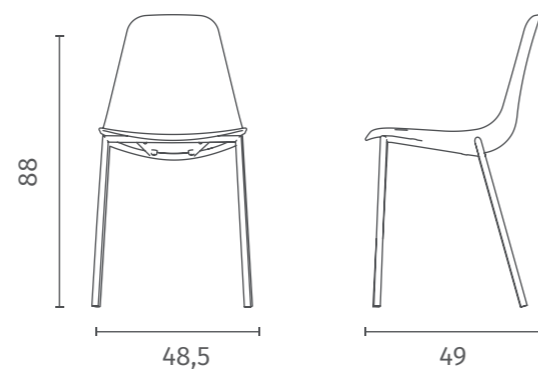

Sedia in polipropilene.
Gambe metallo verniciato.

rif. colore/ref. colour: PPL007
L. 48.5 P. 49 H. 88

Polypropylene chair.
Painted metal legs.

rif. colore/ref. colour: PPL005
L. 48.5 P. 49 H. 88

rif. colore/ref. colour: PPL008
L. 48.5 P. 49 H. 88

rif. colore/ref. colour: PPL006
L. 48.5 P. 49 H. 88

rif. colore/ref. colour: PPL003
L. 48.5 P. 49 H. 88

rif. colore/ref. colour: PPL002
L. 48.5 P. 49 H. 88

sedia / chair
FRIDA