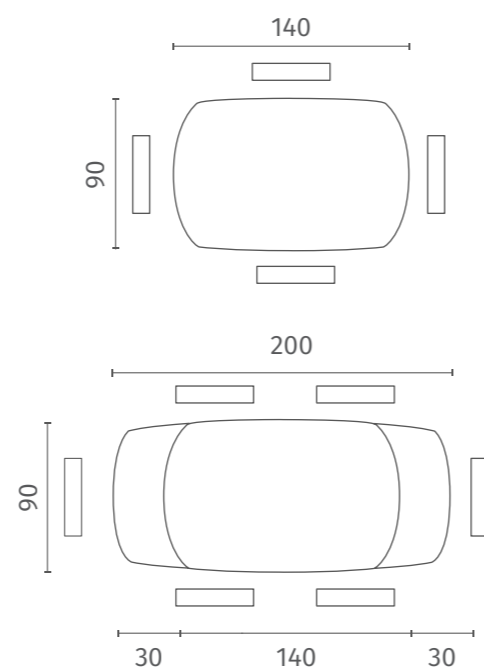

Tavolo allungabile con top in ceramica.
Gambe in metallo verniciato. Allunghe interne.

OM/326/PO
Piano in marmo Nero Portoro opaco e struttura
in metallo colore Nero opaco
*Portoro matt Black marble top with matt Black
painted metal structure*

rif. colore/*ref. colour*: CER006
L. 140-200 P. 90 H. 75

OM/326/GS
Piano in cemento Grigio Scuro opaco e struttura
in metallo colore Nero opaco
*Matt Dark Grey concrete top with matt Black
painted metal structure*

rif. colore/*ref. colour*: CER007
L. 140-200 P. 90 H. 75

Extendable table with ceramic top.
Painted metal legs. Self-storing leaves.

OM/326/MB
Piana in marmo Bianco Calacatta opaco e struttura
in metallo colore Bianco opaco
*Calacatta matt White marble top with matt White
painted metal structure*

rif. colore/*ref. colour*: CER004
L. 140-200 P. 90 H. 75

tavolo / table
KYOTO 140

OM/326/MB

STRUTTURA / *structure*
metallo colore Bianco /
White painted metal

PIANA / *top*
marmo Bianco Calacatta /
Calacatta White marble