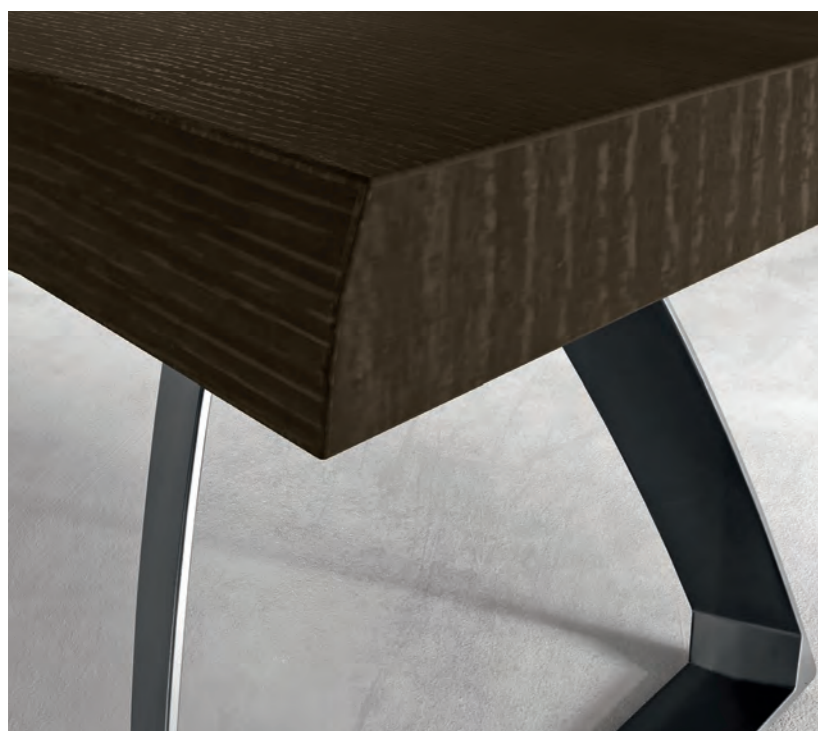

OM/310/RT

STRUTTURA / structure
alluminio colore Nero /
Black painted aluminium

PIANA / top
impiallacciato Rovere Termocotto /
Heat-treated Oak veneered wood

OM/243/RT

STRUTTURA / structure
alluminio colore Nero /
Black painted aluminium

PIANA / top
impiallacciato Rovere Termocotto /
Heat-treated Oak veneered wood