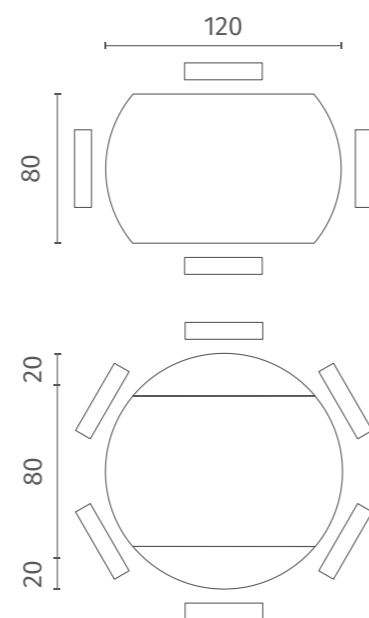

Tavolo allungabile con top in ceramica. Gambe in metallo verniciato. Allunghe interne.

Extendable table with ceramic top. Painted metal legs. Self-storing leaves.

OM/327/GS

Piana in cemento Grigio Scuro opaco e struttura in metallo colore Nero opaco
Matt Dark Grey concrete top with matt Black painted metal structure

rif. colore/*ref. colour*: CER007
L. 80-120 P. 120 H. 76

OM/327/PO

Piana in marmo Portoro Nero opaco e struttura in metallo colore Nero opaco
Matt Black Portoro marble top with matt Black painted metal structure

rif. colore/*ref. colour*: CER006
L. 80-120 P. 120 H. 76

OM/327/MB

Piana in marmo Calacatta Bianco opaco e struttura in metallo colore Bianco opaco
Matt Calacatta White marble top with matt White painted metal structure

rif. colore/*ref. colour*: CER004
L. 80-120 P. 120 H. 76

tavolo / table
ROLL

OM/327/MB

STURTTURA / *structure*
metallo colore Bianco /
White painted metal

PIANA / *top*
marmo Calacatta Bianco /
Calacatta White marble