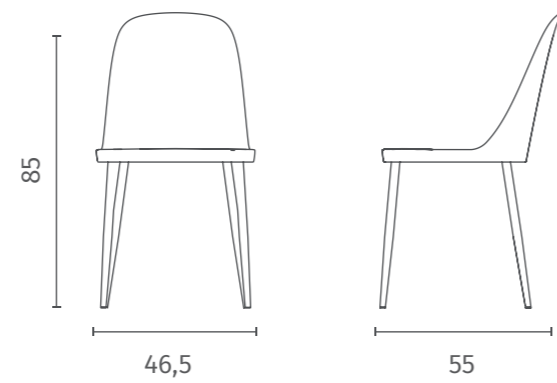

Sedia in polipropilene.
Gambe metallo verniciato.

OM/359/GS
Seduta in polipropilene Grigio Scuro e gambe metallo Grigio Scuro
Dark Grey polypropylene seat with Dark Grey metal legs

rif. colore/*ref. colour*: PPL002
L. 46.5 P. 55 H. 85

OM/359/RU
Seduta in polipropilene Ruggine e gambe metallo Ruggine
Rust polypropylene seat with Rust metal legs

rif. colore/*ref. colour*: PPL003
L. 46.5 P. 55 H. 85

Polypropylene chair.
Painted metal legs.

OM/359/GC
Seduta in polipropilene Grigio Chiaro e gambe metallo Grigio Chiaro
Light Grey polypropylene seat with Light Grey metal legs

rif. colore/*ref. colour*: PPL008
L. 46.5 P. 55 H. 85

OM/359/VS
Seduta in polipropilene Visone e gambe metallo Visone
Mink polypropylene seat with Mink metal legs

rif. colore/*ref. colour*: PPL009
L. 46.5 P. 55 H. 85

sedia / chair
TAMARA

OM/359/RU
GAMBE / *legs*
Metallo Ruggine /
Rust metal
SEDUTA / *seat*
Polipropilene Ruggine /
Rust polypropylene