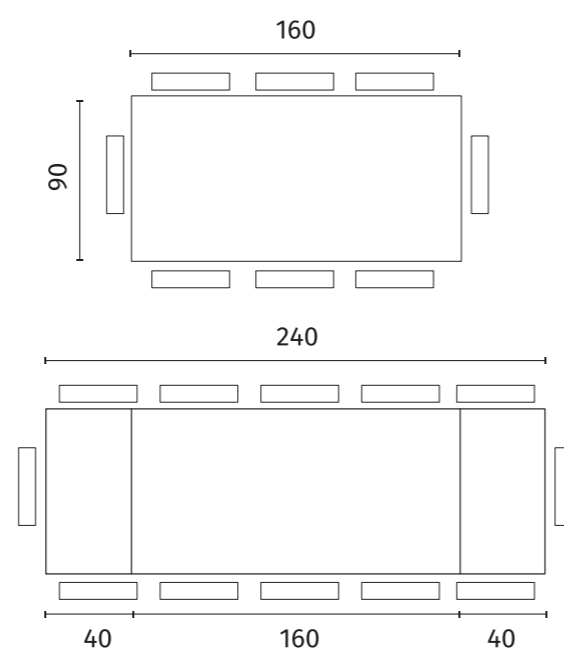

Tavolo allungabile con top in ceramica.
Gambe in metallo verniciato. Allunghe interne.

Extendable table with ceramic top.
Painted metal legs. Self-storing leaves

OM/436/MN
Piana in marmo Nero opaco e struttura in metallo colore Nero opaco
Matt Black marble top with matt Black painted metal structure

rif. colore/ref. colour: CER001
L. 160-240 P. 90 H. 76

OM/436/MG
Piana in marmo Grigio opaco e struttura in metallo colore Nero opaco
Matt Grey marble top with matt Black painted metal structure

rif. colore/ref. colour: CER002
L. 160-240 P. 90 H. 76

tavolo / table
MATCH 2

OM/436/MG
STRUTTURA / structure
metallo colore Nero /
Black painted metal
PIANA / top
marmo Grigio /
Grey marble