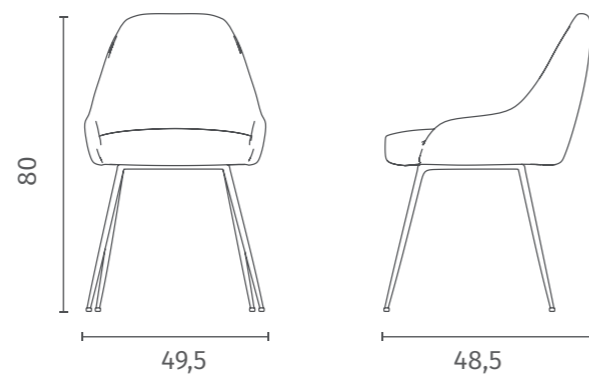

Sedia rivestita in tessuto.
Gambe metallo verniciato.

rif. colore/*ref. colour*: TES028
L. 49.5 P. 48.5 H. 80

rif. colore/*ref. colour*: TES026
L. 49.5 P. 48.5 H. 80

Chair upholstered in fabric.
Painted metal legs.

rif. colore/*ref. colour*: TES027
L. 49.5 P. 48.5 H. 80

rif. colore/*ref. colour*: TES029
L. 49.5 P. 48.5 H. 80

sedia / chair
NANDY

OM/395/AV

GAMBE / legs
Metallo Nero /
Black metal

SEDUTA / seat
Tessuto Avio /
Blue fabric